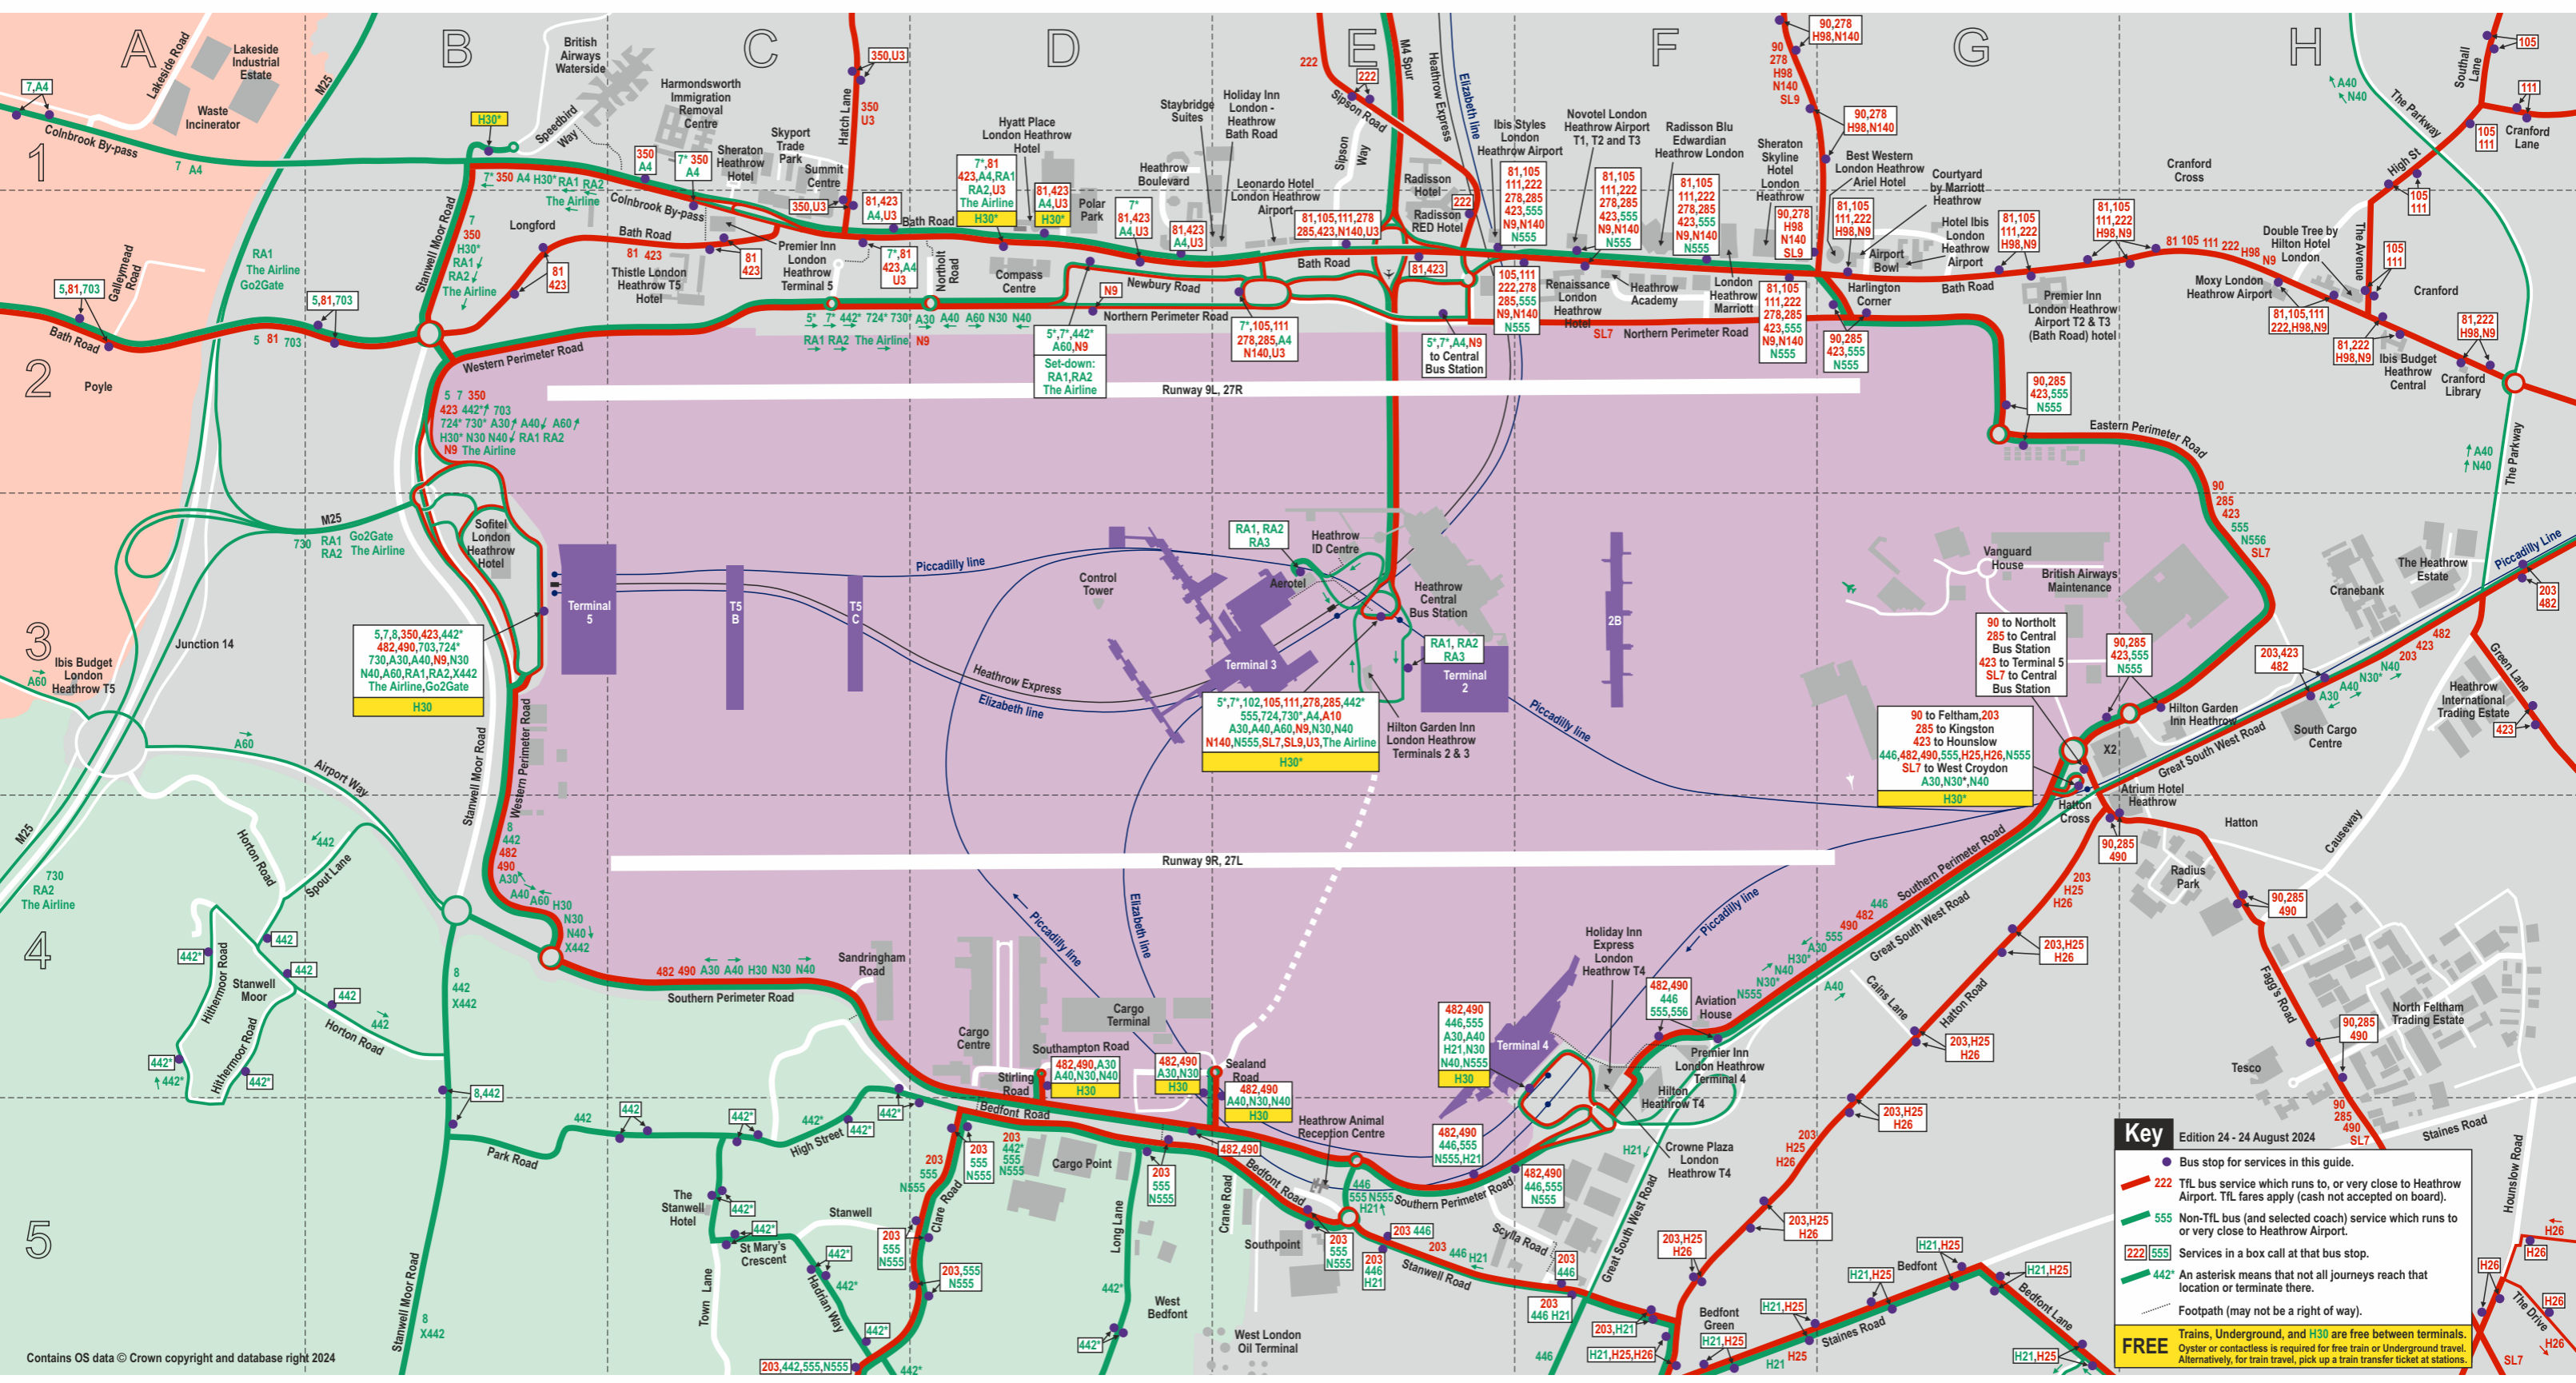

Offices & Industrial (and grid references)

- Aviation House F4
- British Airways Maintenance G3
- British Airways Waterside B1 / C1
- Cargo Terminal D5
- Cargo Terminal D4
- Compass Centre D2
- Cranebank H3
- Galleymead Road A2
- Hammondsworth Immigration Removal Centre C1
- Heathrow Academy F2
- Heathrow Animal Reception Centre E5
- Heathrow Boulevard D1 / D2
- Heathrow Estate H3
- Heathrow International Trading Estate H3
- Lakeside Industrial Estate A1
- North Feltham Trading Estate H4
- Polar Park D2
- Radius Park H4
- Scylla Road E5 / F5
- Sealand Road E4 / E5
- Skyport Trade Park C1
- South Cargo Centre H3
- Southpoint E5
- Stirling Road D4
- Summit Centre C1
- Vanguard House G3
- West London Oil Terminal E5
- X2 G3 / H3

Key Edition 24 - 24 August 2024

- Bus stop for services in this guide.
- 222 TfL bus service which runs to, or very close to Heathrow Airport. TfL fares apply (cash not accepted on board).
- 555 Non-TfL bus (and selected coach) service which runs to or very close to Heathrow Airport.
- 222 555 Services in a box call at that bus stop.
- 442* An asterisk means that not all journeys reach that location or terminate there.
- Footpath (may not be a right of way).

FREE Trains, Underground, and H30 are free from terminals. Oyster or contactless is required for free train or Underground travel. Alternatively, for train travel, pick up a train transfer ticket at stations.