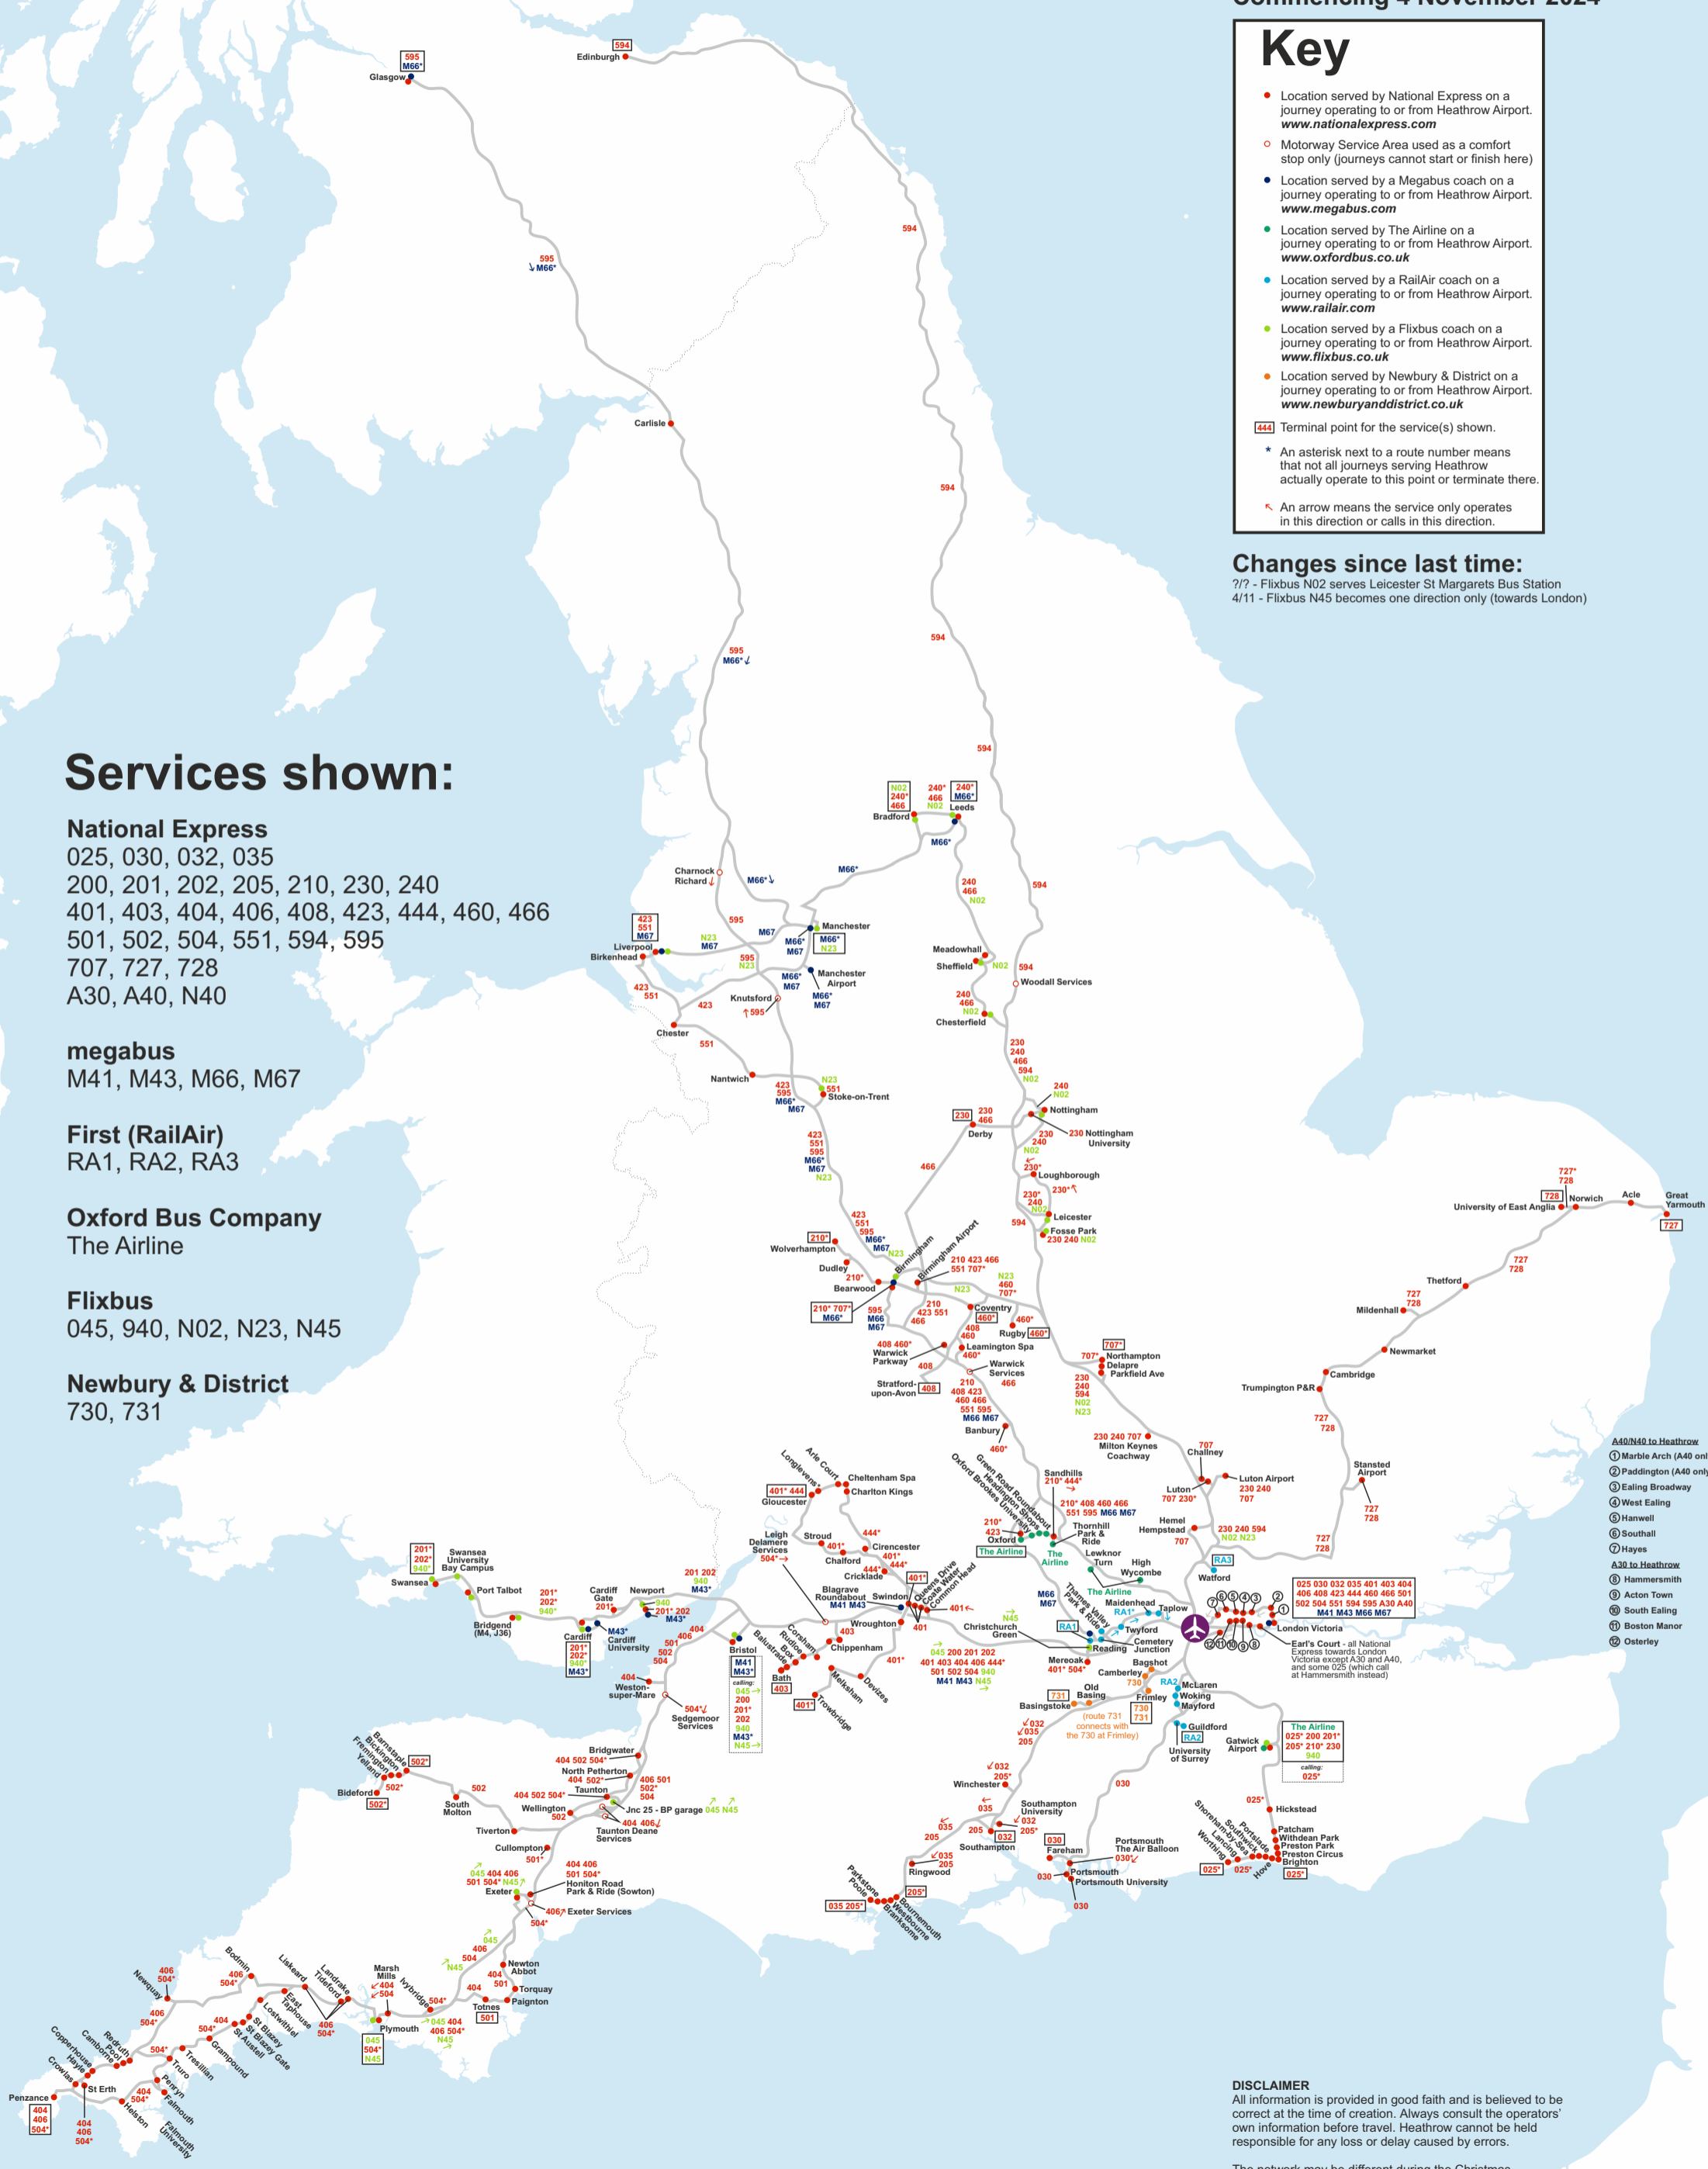

## Key

- Location served by National Express on a journey operating to or from Heathrow Airport. [www.nationalexpress.com](http://www.nationalexpress.com)
  - Motorway Service Area used as a comfort stop only (journeys cannot start or finish here)
  - Location served by a Megabus coach on a journey operating to or from Heathrow Airport. [www.megabus.com](http://www.megabus.com)
  - Location served by The Airline on a journey operating to or from Heathrow Airport. [www.oxfordbus.co.uk](http://www.oxfordbus.co.uk)
  - Location served by a RailAir coach on a journey operating to or from Heathrow Airport. [www.railair.com](http://www.railair.com)
  - Location served by a Flixbus coach on a journey operating to or from Heathrow Airport. [www.flixbus.co.uk](http://www.flixbus.co.uk)
  - Location served by Newbury & District on a journey operating to or from Heathrow Airport. [www.newburyanddistrict.co.uk](http://www.newburyanddistrict.co.uk)
- 444 Terminal point for the service(s) shown.
- \* An asterisk next to a route number means that not all journeys serving Heathrow actually operate to this point or terminate there.
- ↖ An arrow means the service only operates in this direction or calls in this direction.

### National Express

025, 030, 032, 035  
 200, 201, 202, 205, 210, 230, 240  
 401, 403, 404, 406, 408, 423, 444, 460, 466  
 501, 502, 504, 551, 594, 595  
 707, 727, 728  
 A30, A40, N40

### Oxford Bus Company

The Airline

### Newbury & District

730, 731

- A40/N40 to Heathrow**
- ① Marble Arch (A40 only)
  - ② Paddington (A40 only)
  - ③ Ealing Broadway
  - ④ West Ealing
  - ⑤ Hanwell
  - ⑥ Southall
  - ⑦ Hayes
- A30 to Heathrow**
- ⑧ Hammersmith
  - ⑨ Acton Town
  - ⑩ South Ealing
  - ⑪ Boston Manor
  - ⑫ Osterley