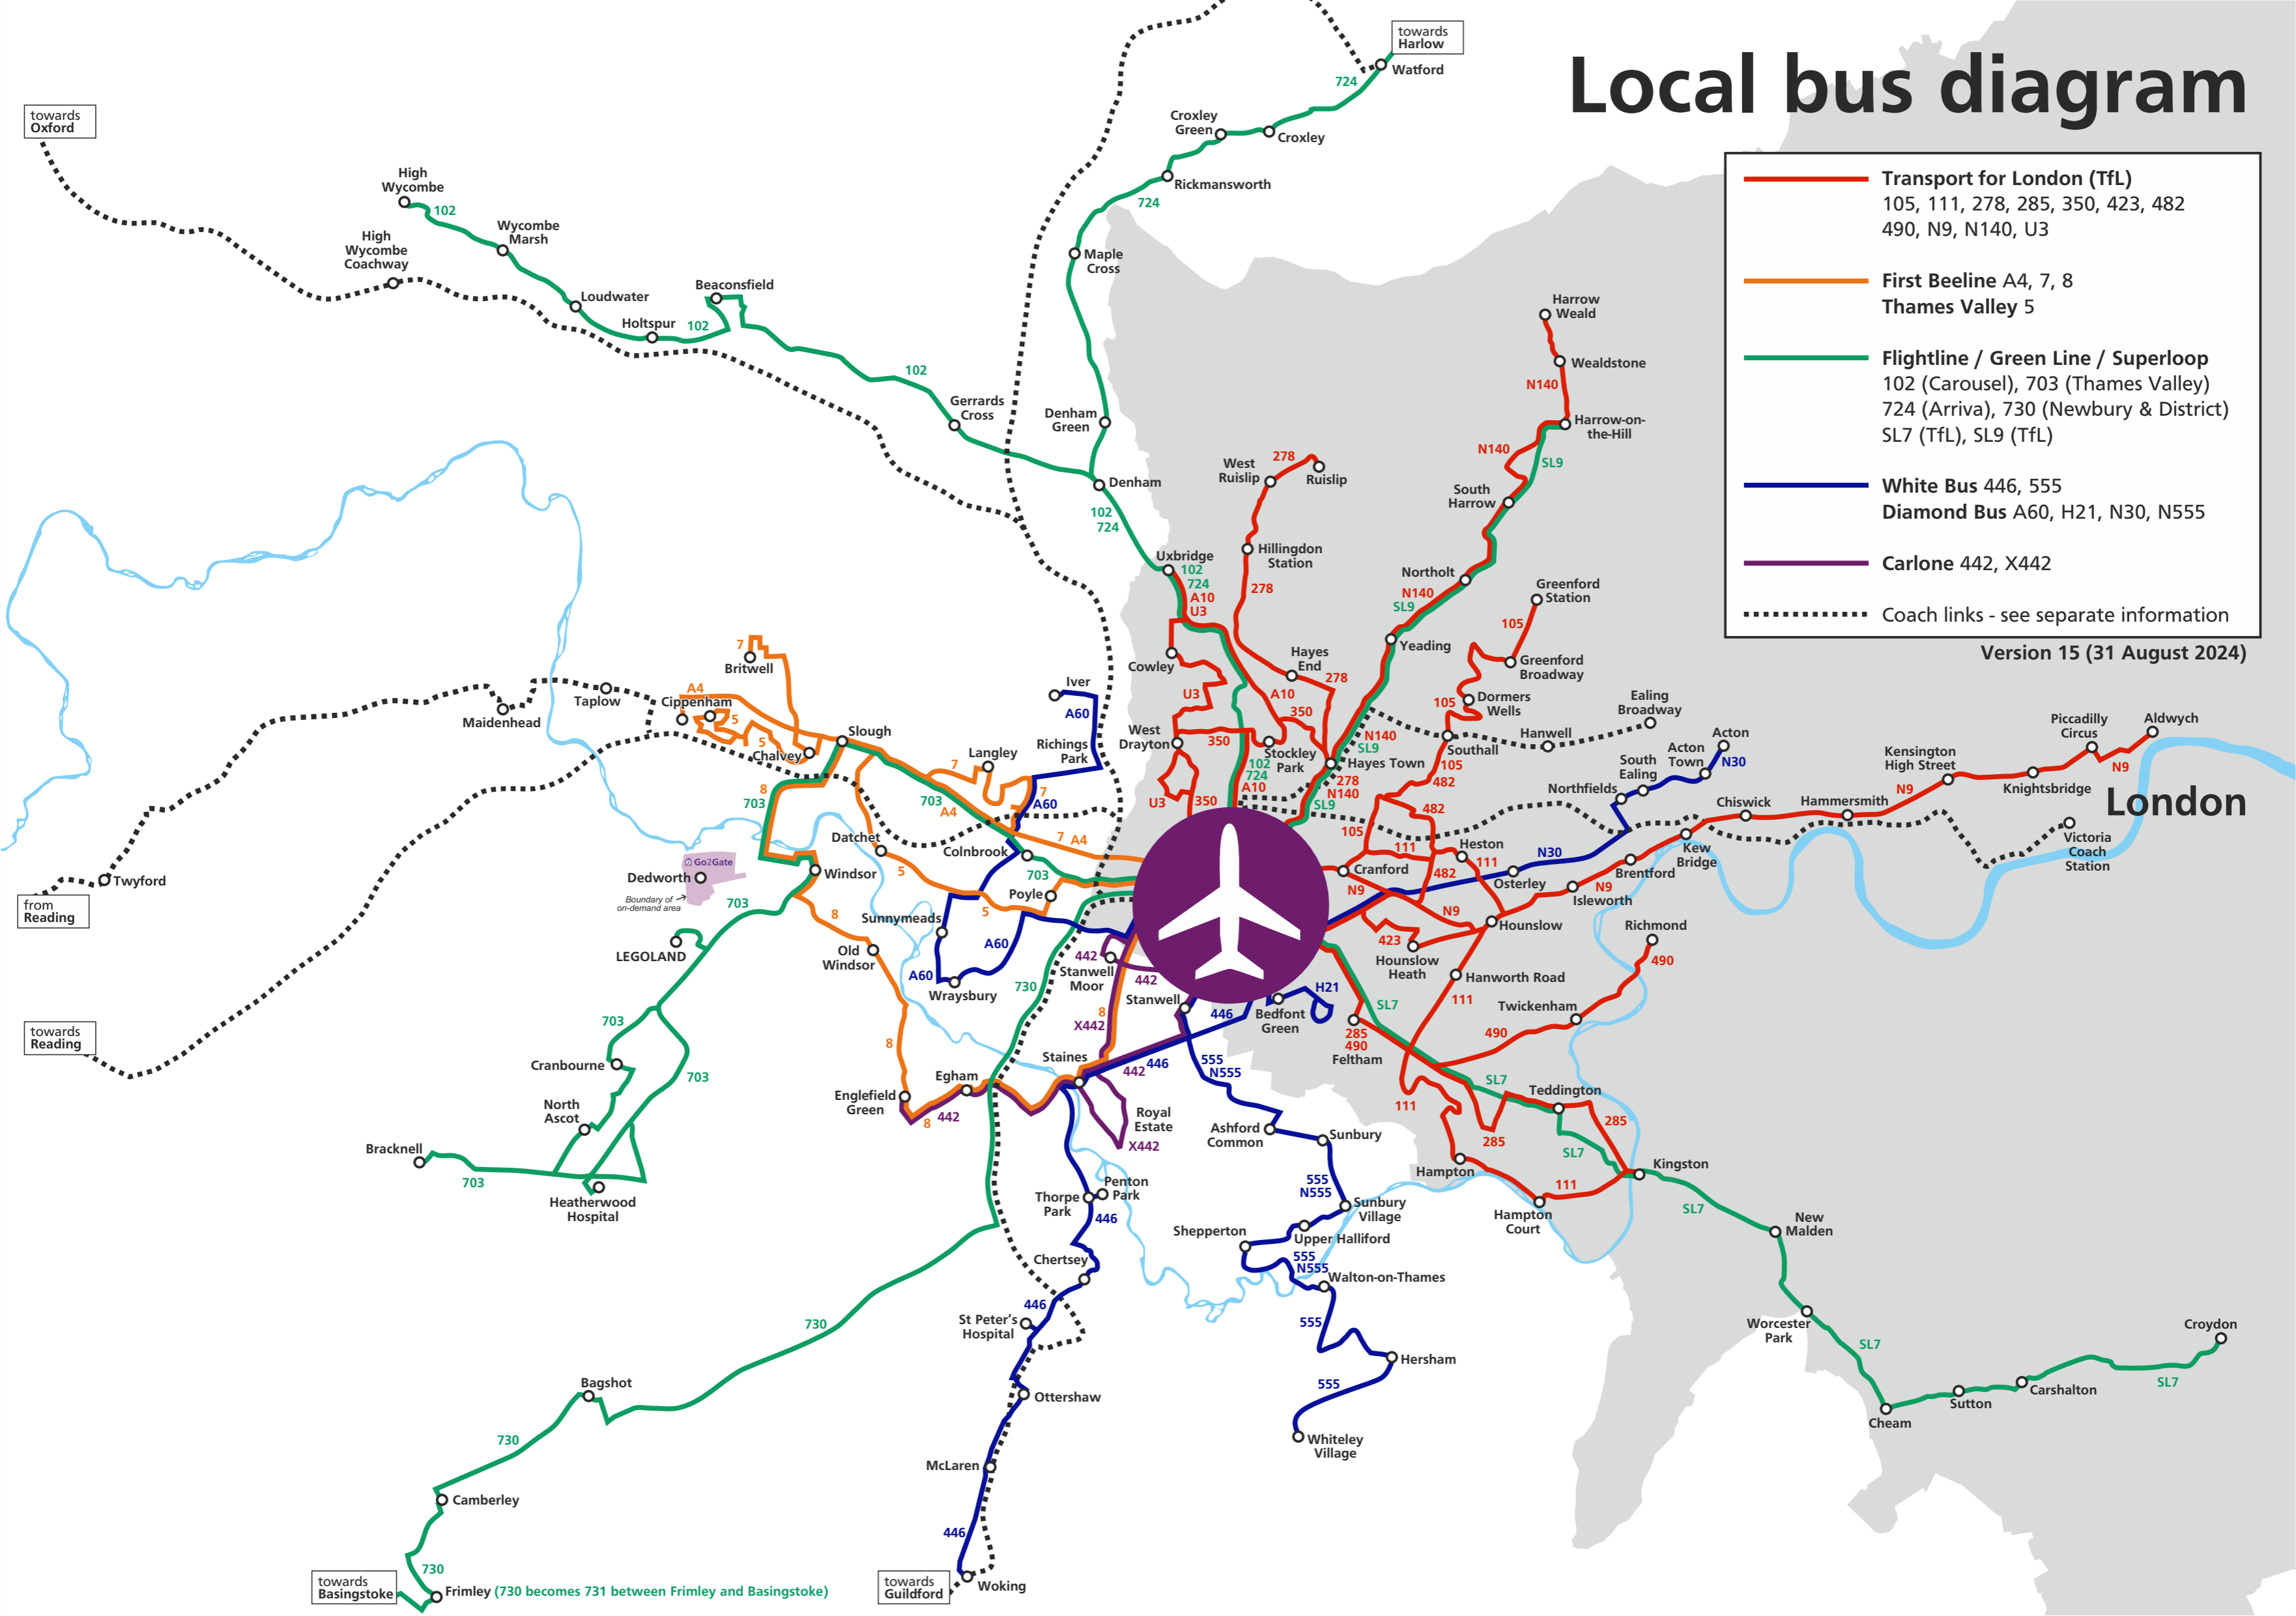

Local bus diagram

- **Transport for London (TfL)**
105, 111, 278, 285, 350, 423, 482
490, N9, N140, U3
- **First Beeline A4, 7, 8**
Thames Valley 5
- **Flightline / Green Line / Superloop**
102 (Carousel), 703 (Thames Valley)
724 (Arriva), 730 (Newbury & District)
SL7 (TfL), SL9 (TfL)
- **White Bus 446, 555**
Diamond Bus A60, H21, N30, N555
- **Carlone 442, X442**
- - - - - **Coach links - see separate information**

Version 15 (31 August 2024)

London

towards Basingstoke
Frimley (730 becomes 731 between Frimley and Basingstoke)

towards Guildford
Woking